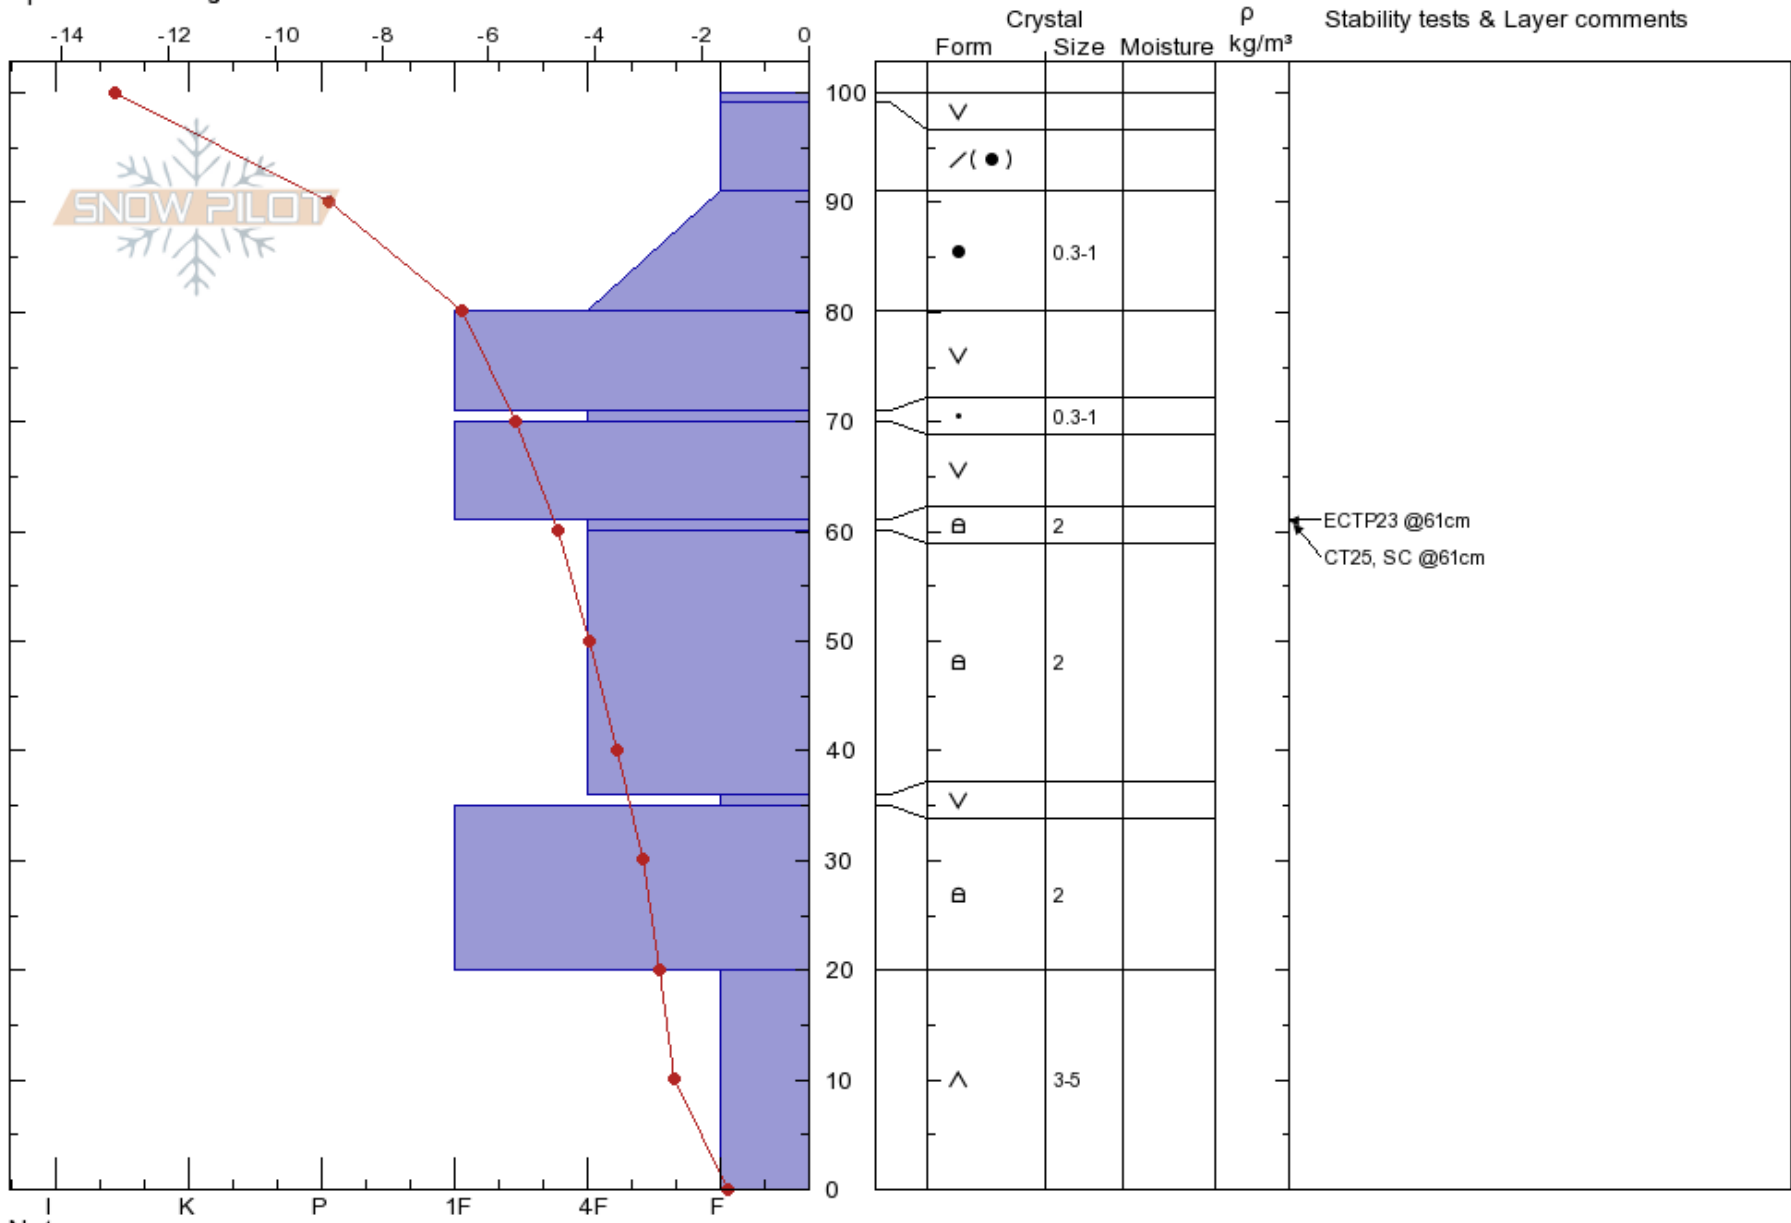

**Baldy Snow Study Plot** Nicole Jorgenson  
**Smoky ID** 01/30/2020 - 11:00am  
 Elevation: **8942 ft**  
 Aspect: **317°**  
 Specifics: **Pit dug in a Ski Area**

Stability: HS:100  
 Air Temperature: **-13°C**  
 Sky Cover: **CLR**  
 Precipitation: **NO**  
 Wind: **N Light Breeze**

61-60cm: **Problematic layer**

Notes: