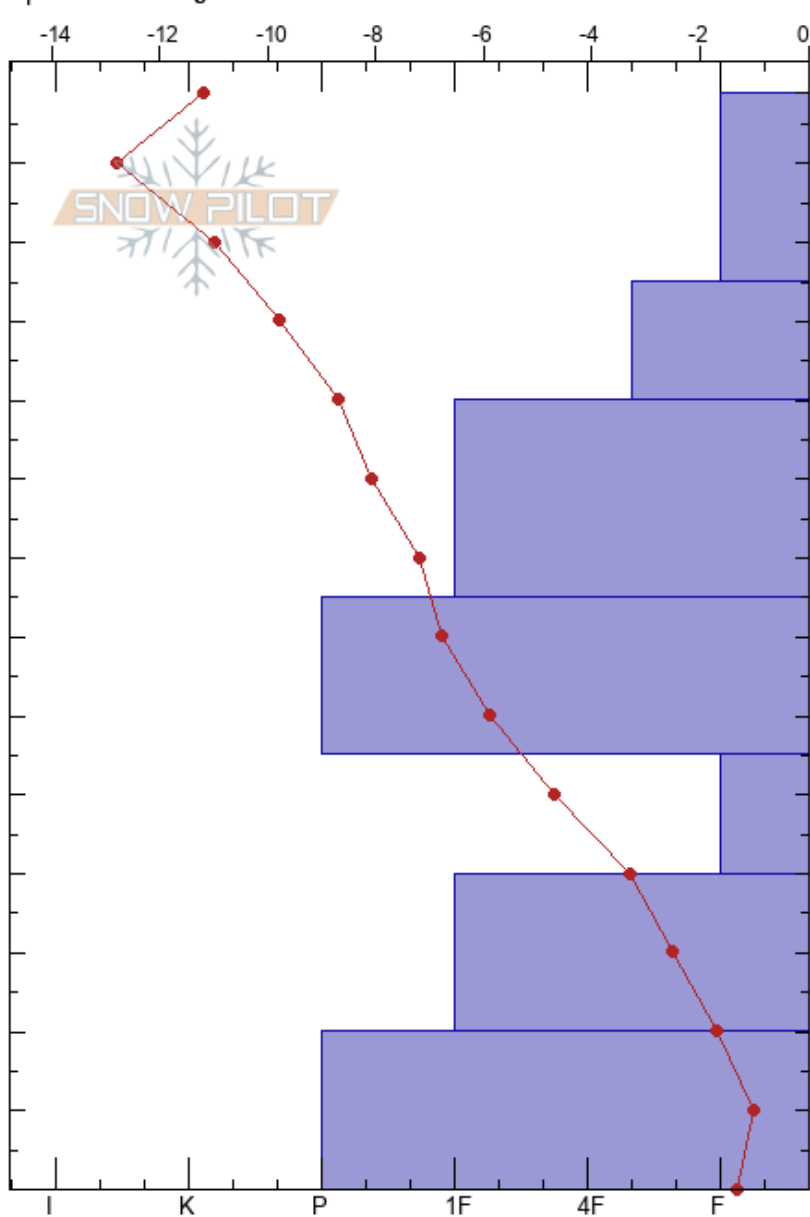

Baldy Snow Study Plot

Nicole Jorgenson

Stability:

HS:139

Layer Notes:

Sawtooth Range

02/06/2022 - 10:45am

Air Temperature: -5.5°C

55-40cm: Problematic layer

ID

Co-ord: 43.66250N, -114.40437W

Sky Cover: CLR

Elevation: 8864 ft

Slope Angle: 22°

Precipitation: NO

Aspect: 330°

Wind Loading:

Wind: NW Calm

Specifics: Pit dug in a Ski Area

Elevation (ft)	Crystal		Moisture	ρ kg/m ³	Stability tests & Layer comments
	Form	Size			
139	V	0.5			
130	.	0.5-1			
120					
110	.	0.5-1			
100					
90	.	1			
80					
70	B	1			
60					
50	□	1-2			
40					
30	□	1-3			
20					
10	□	1-2			
0					